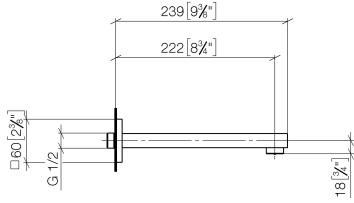

SYMETRICS eSET Touchfree Basin mixer without pop-up waste without temperature setting - Chrome

ST 010 206 0980

- 220mm projection
- fixed spout
- circular, air-enriched flow
- hole diameter 37 mm
- rosette 60 x 60 mm
- 1/2" connection
- plug-link mounting
- max. flow 7 l/min
- lead-free
- WRAS 1904065

For Touchfree control please order eSet Touchfree
WITH or WITHOUT temperature adjustment

Recommended miscellaneous

Concealed wall elbow -

- max. recess depth 163 mm
- min. recess depth 90 mm

35 085 970 90

SYMETRICS eSET Touchfree Basin mixer without pop-up waste without temperature setting - Chrome

ST 010 206 0980

SYMETRICS eSET Touchfree Basin mixer without pop-up waste without temperature setting - Chrome

ST 010 206 0080
mm [inches]

Flow rate chart

Certificates

LGA_18593.

WRAS_1904065.

SYMETRICS eSET Touchfree Basin mixer without pop-up waste without temperature setting - Chrome

ST 010 206 0980