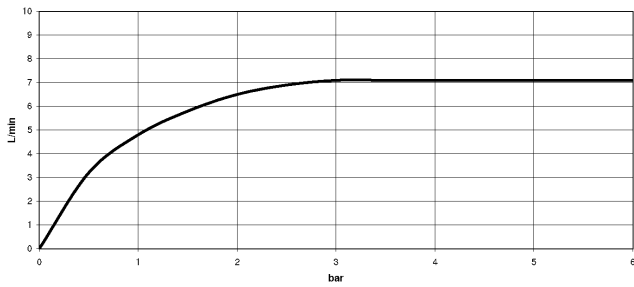

SYMETRICS eSET Touchfree Basin mixer without pop-up waste without temperature setting - Chrome

ST 010 206 0980

SYMETRICS eSET Touchfree Basin mixer without pop-up waste without temperature setting - Chrome

ST 010 206 0080
mm [inches]

Flow rate chart

Certificates

LGA_18593.

WRAS_1904065.

SYMETRICS eSET Touchfree Basin mixer without pop-up waste without temperature setting - Chrome

ST 010 206 0980